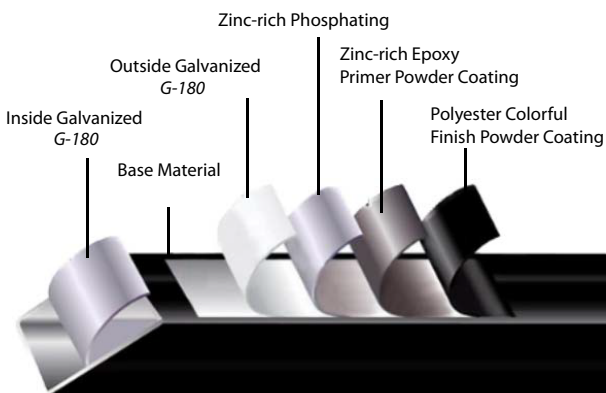

### NOTES:

1. Post Spacing - 2" post 93 C/C, 2-1/2" post 93-1/2" C/C.
2. Rackable panels can be racked up to 45°.

STEEL PROTECTION SYSTEM