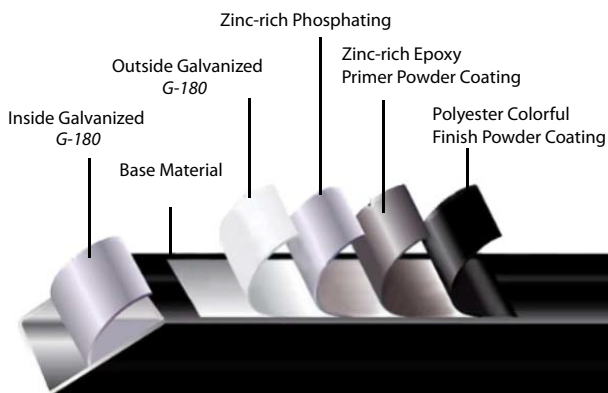

NOTES:

1. Post Spacing - 2" post 93 C/C, 2-1/2" post 93-1/2" C/C.
2. Rackable panels can be racked up to 45°.

STEEL PROTECTION SYSTEM