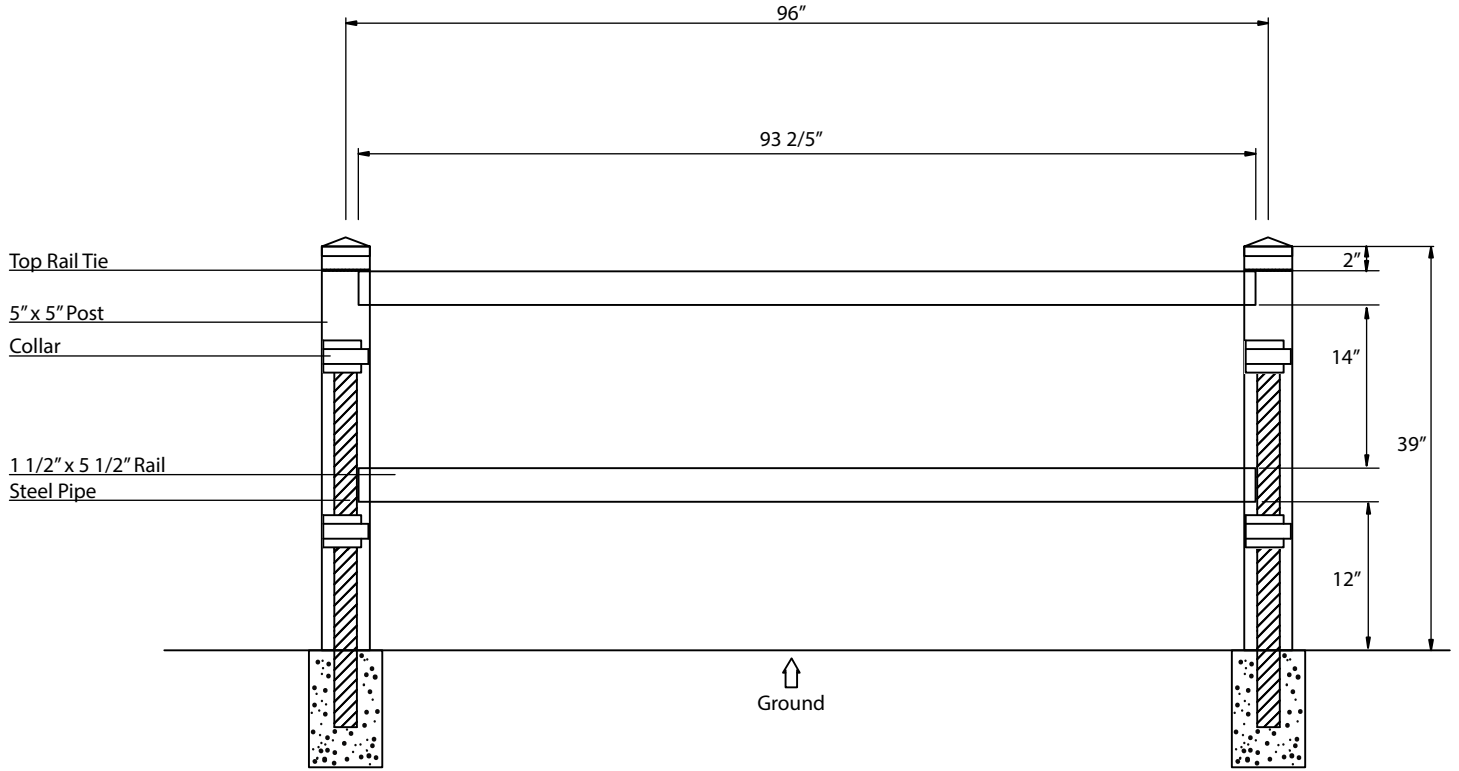

# 2 RAIL RANCH FENCE

www.oasisoutdoorproducts.ca | 1 844 932 2680

Material per 8' section			
Item	Dimension	Thickness	Qty
Post	5" x 5" x 39"	0.150"	1
Rail	1 1/2" x 5 1/2" x 93 2/5"	0.051"	2
Steel Pipe	2 3/8" x 96"		1
Top Rail Tie	5" x 5"		1
Collar	5" x 5"		2
Post Cap	Flat Cap		1