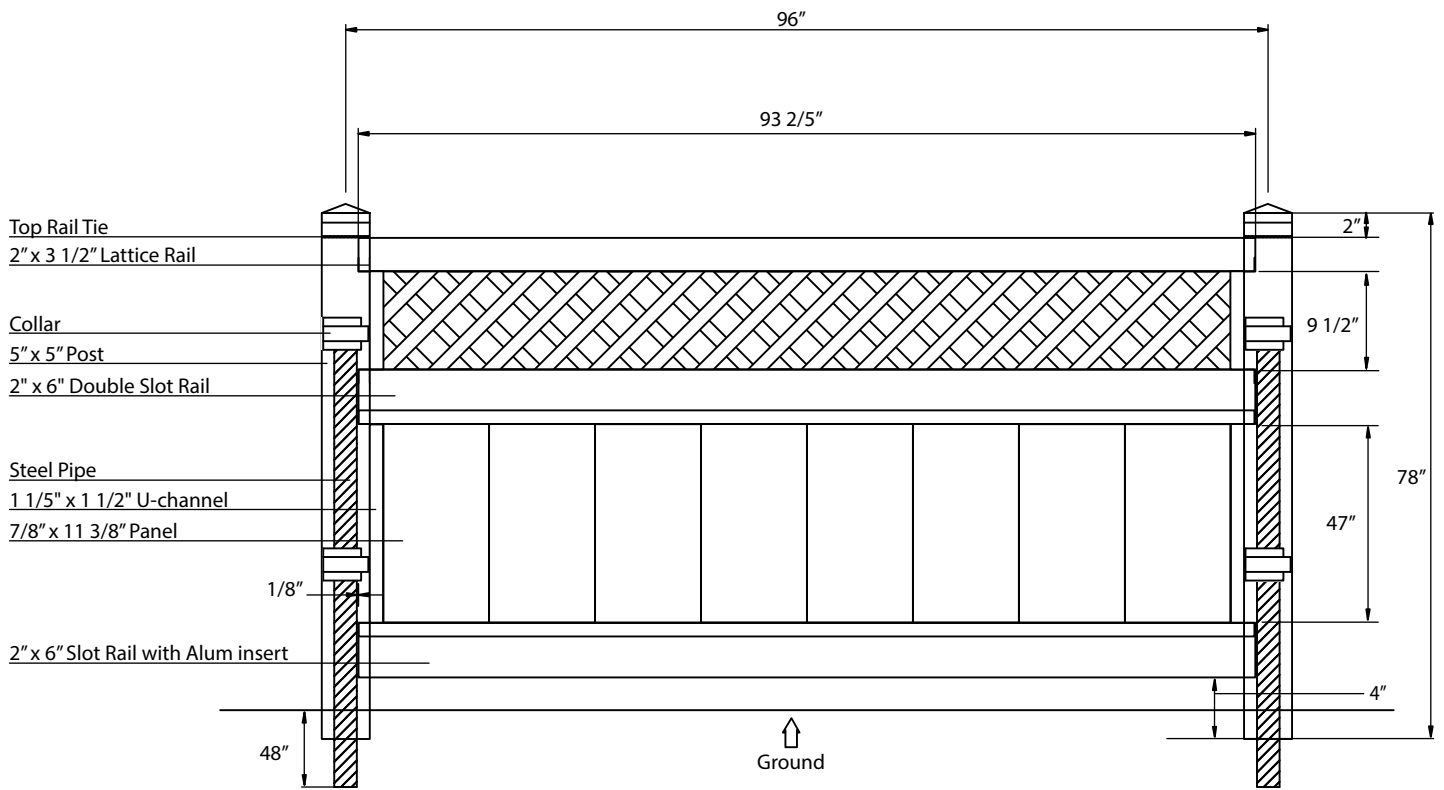

# DIAGONAL LATTICE 6'

www.oasisoutdoorproducts.ca | 1 844 932 2680

Material per Section			
Item	Dimension	Thickness	Qty
Post	5" x 5" x 78"	0.150"	1
Rail	2" x 3 1/2" x 93 2/5"	0.080"	1
	2" x 6" x 93 2/5"	0.080"	2
U-Channel	1 3/8" x 47"	0.080"	2
Panel	7/8" x 11 3/8" x 49 3/4"	0.051"	8
Steel Pipe	2 3/8" x 96"		1
U-Channel Lattice	1 3/8" x 9 1/2"		2
Lattice	1/2" x 12 1/2" x 91"		1
Top Rail Tie	5" x 5"		1
Collar	5" x 5"		2
Alum	93 2/5"		1
Post Cap	Flat Cap		1