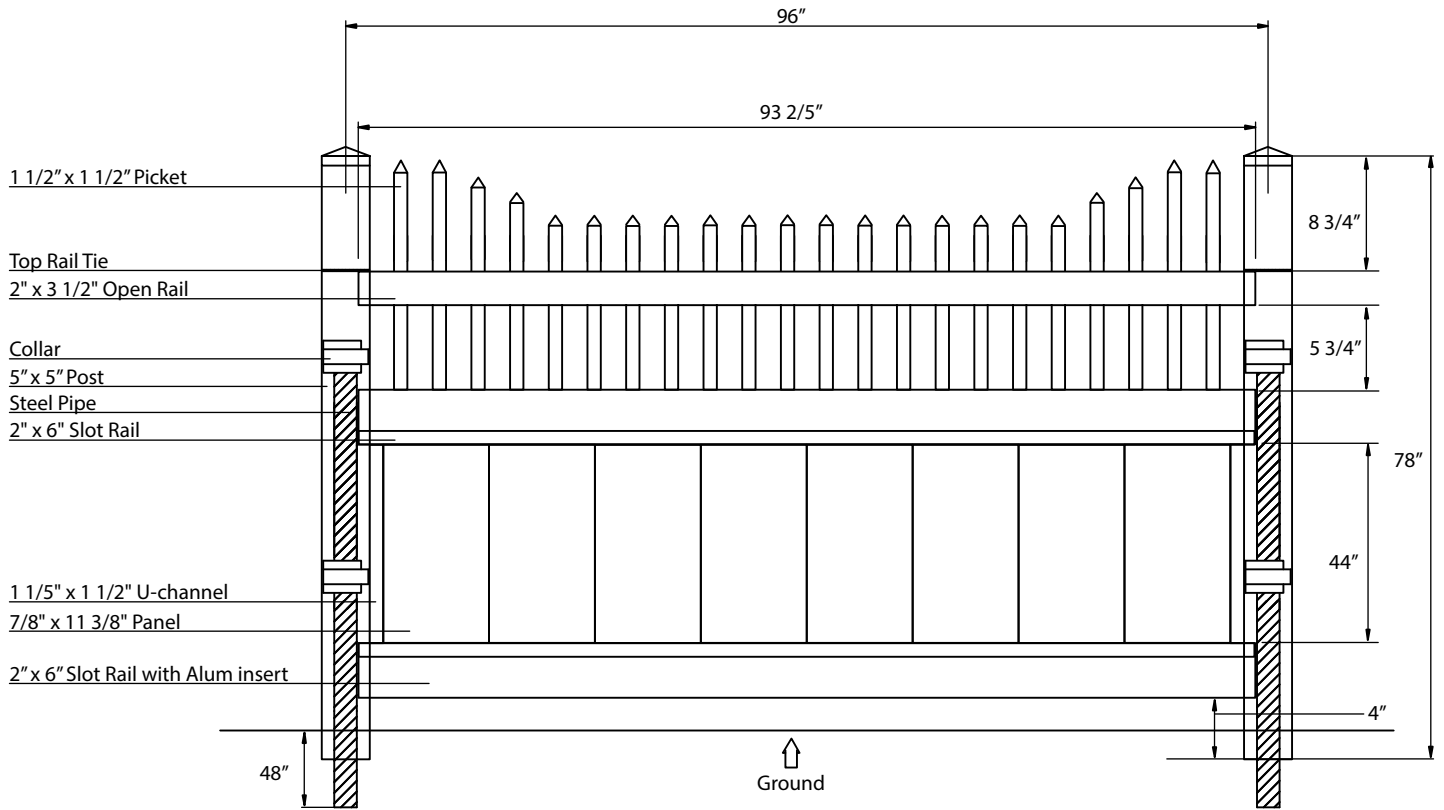

JAIL TOP 2 (6ft)

www.oasisoutdoorproducts.ca | 1 844 932 2680

Material per section			
Item	Dimension	Thickness	Qty
Post	5" x 5" x 78"	0.150"	1
Rail	2" x 3 1/2" x 93 2/5"	0.080"	1
	2" x 6" x 93 2/5"	0.080"	2
U-Channel	1 3/8" x 44"	0.080"	2
Panel	7/8" x 11 3/8" x 46 3/4"	0.051"	8
Picket	1 1/2" x 1 1/2"	0.080"	22
Steel Pipe	2 3/8" x 96"		1
Top Rail Tie	5" x 5"		1
Collar	5" x 5"		2
Alum	93 2/5"		1
Post Cap	Flat Cap		1
Picket Cap	Sharp Caps		22

Picket: 19" X 4, 17 1/2" X 2, 16 1/4" X 2, 15 1/4" X 14