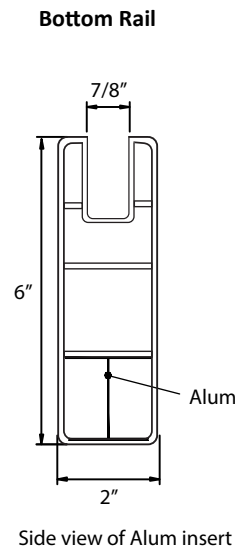

JAIL TOP 2 (6ft)

www.oasisoutdoorproducts.ca | 1 844 932 2680

Material per section			
Item	Dimension	Thickness	Qty
Post	5" x 5" x 78"	0.150"	1
Rail	2" x 3 1/2" x 93 2/5"	0.080"	1
	2" x 6" x 93 2/5"	0.080"	2
U-Channel	1 3/8" x 44"	0.080"	2
Panel	7/8" x 11 3/8" x 46 3/4"	0.051"	8
Picket	1 1/2" x 1 1/2"	0.080"	22
Steel Pipe	2 3/8" x 96"		1
Top Rail Tie	5" x 5"		1
Collar	5" x 5"		2
Alum	93 2/5"		1
Post Cap	Flat Cap		1
Picket Cap	Sharp Caps		22

Picket: 19" X 4, 17 1/2" X 2, 16 1/4" X 2, 15 1/4" X 14