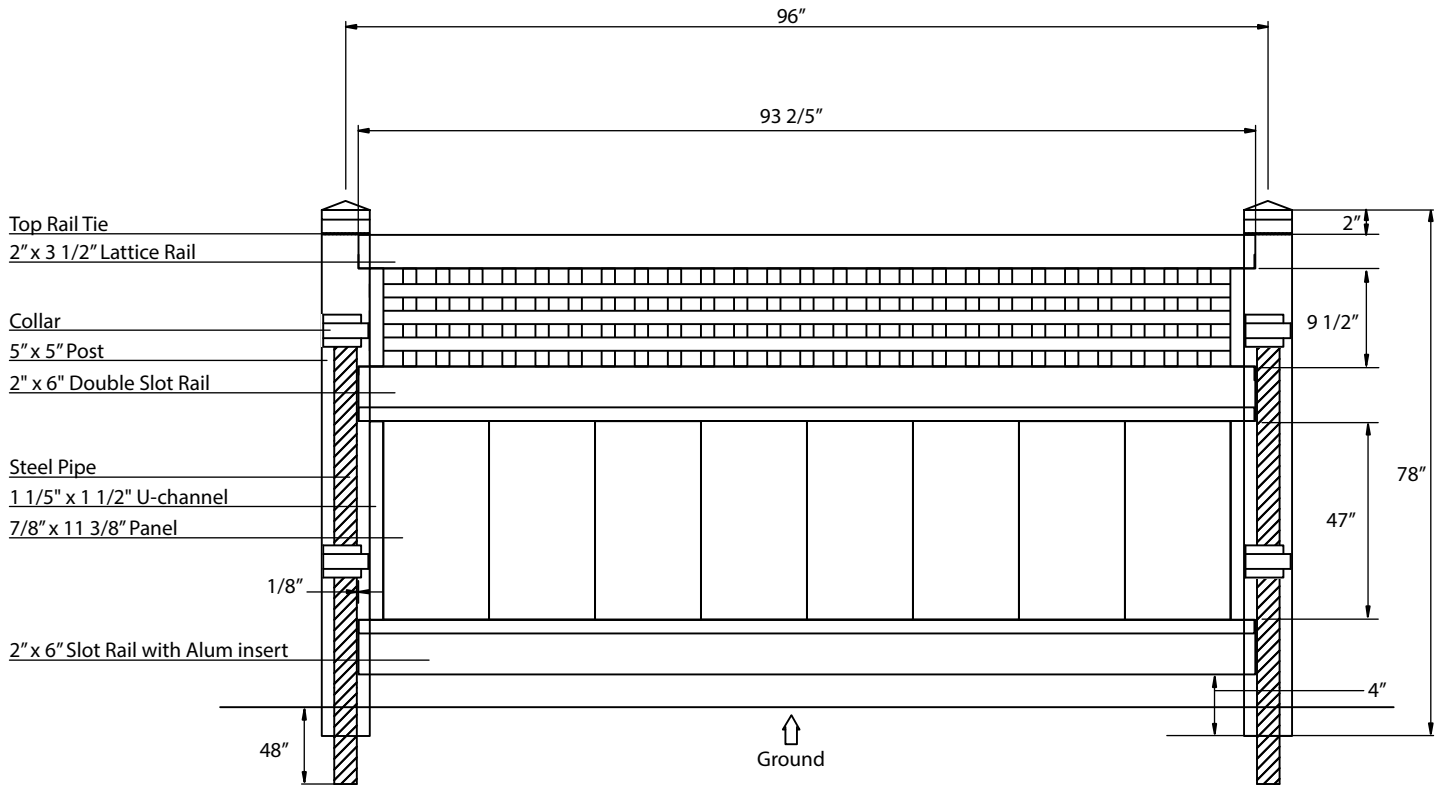

# SQUARE LATTICE 6'

www.oasisoutdoorproducts.ca | 1 844 932 2680

Material per section			
Item	Dimension	Thickness	Qty
Post	5" x 5" x 78"	0.150"	1
Rail	2" x 3 1/2" x 93 2/5"	0.080"	1
	2" x 6" x 93 2/5"	0.080"	2
U-Channel	1 3/8" x 47"	0.080"	2
Panel	7/8" x 11 3/8" x 49 3/4"	0.051"	8
Steel Pipe	2 3/8" x 96"		1
U-Channel Lattice	1 3/8" x 9 1/2"		2
Lattice	1/2" x 12 1/2" x 91"		1
Top Rail Tie	5" x 5"		1
Collar	5" x 5"		2
Alum	93 2/5"		1
Post Cap	Flat Cap		1