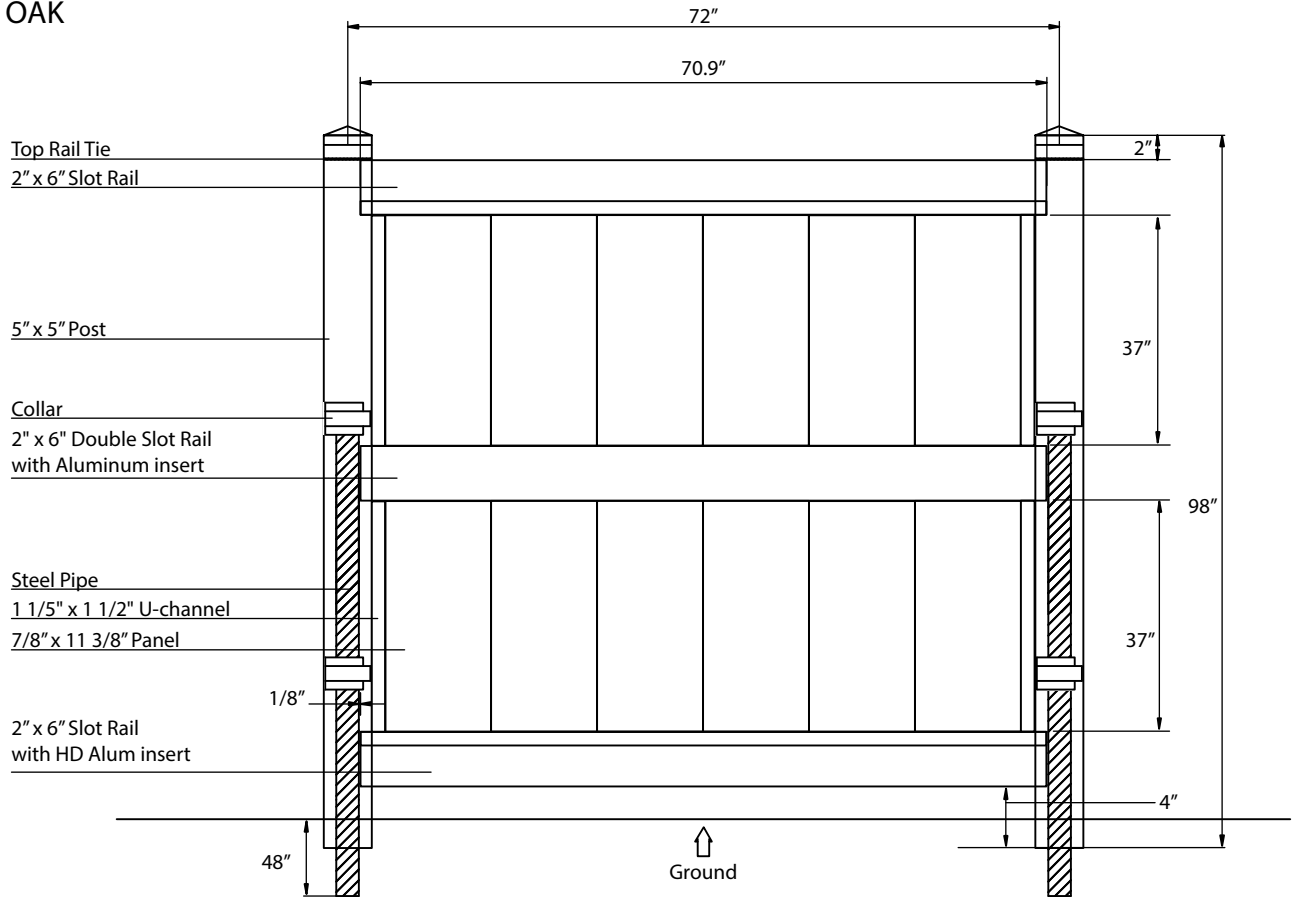

# FULL PRIVACY 8' (6 wide w/ mid rail)

www.oasisoutdoorproducts.ca | 1 844 932 2680

- \* DARK MAPLE
- \* GREY OAK

Material per section			
Item	Dimension	Thickness	Qty
Post	5" x 5" x 98"	0.150"	1
Rail	2" x 6" x 70.9"	0.080"	2
	2" x 6" x 70.9"	0.080"	1
U-Channel	1 3/8" x 37"	0.080"	4
Panel	7/8" x 11 3/8" x 39 3/4"	0.051"	12
Steel Pipe	2 3/8" x 120"		1
Top Rail Tie	5" x 5"		1
Collar	5" x 5"		2
HD Alum	70.9"		1
Alum	70.9"		1
Post Cap	Flat Cap		1

Side view of HD and Standard Alum insert