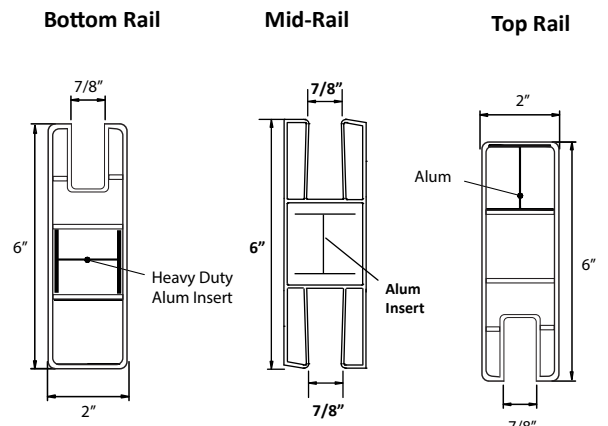

# FULL PRIVACY 8' (6 wide w/ mid rail)

www.oasisoutdoorproducts.ca | 1 844 932 2680

- \* DARK MAPLE
- \* GREY OAK

Material per section			
Item	Dimension	Thickness	Qty
Post	5" x 5" x 98"	0.150"	1
Rail	2" x 6" x 70.9"	0.080"	2
	2" x 6" x 70.9"	0.080"	1
U-Channel	1 3/8" x 37"	0.080"	4
Panel	7/8" x 11 3/8" x 39 3/4"	0.051"	12
Steel Pipe	2 3/8" x 120"		1
Top Rail Tie	5" x 5"		1
Collar	5" x 5"		2
HD Alum	70.9"		1
Alum	70.9"		1
Post Cap	Flat Cap		1

Side view of HD and Standard Alum insert