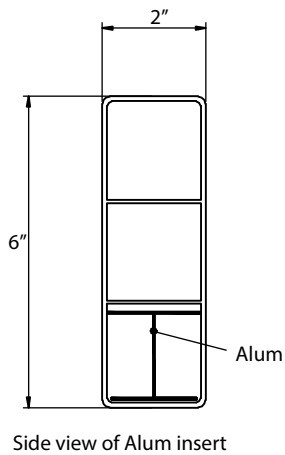

BOARD FENCE 6'

www.oasisoutdoorproducts.ca | 1 844 932 2680

Material per section			
Item	Dimension	Thickness	Qty
Post	5" x 5" x 78"	0.150"	1
Rail	2" x 6" x 93 2/5"	0.080"	2
	2" x 3 1/2" x 93 2/5"	0.080"	1
Panel	7/8" x 6" x 63"	0.051"	12
Steel Pipe	2 3/8" x 96"		1
Top Rail Tie	5" x 5"		1
Collar	5" x 5"		2
Alum	93 2/5"		1
Post Cap	Flat Cap		1