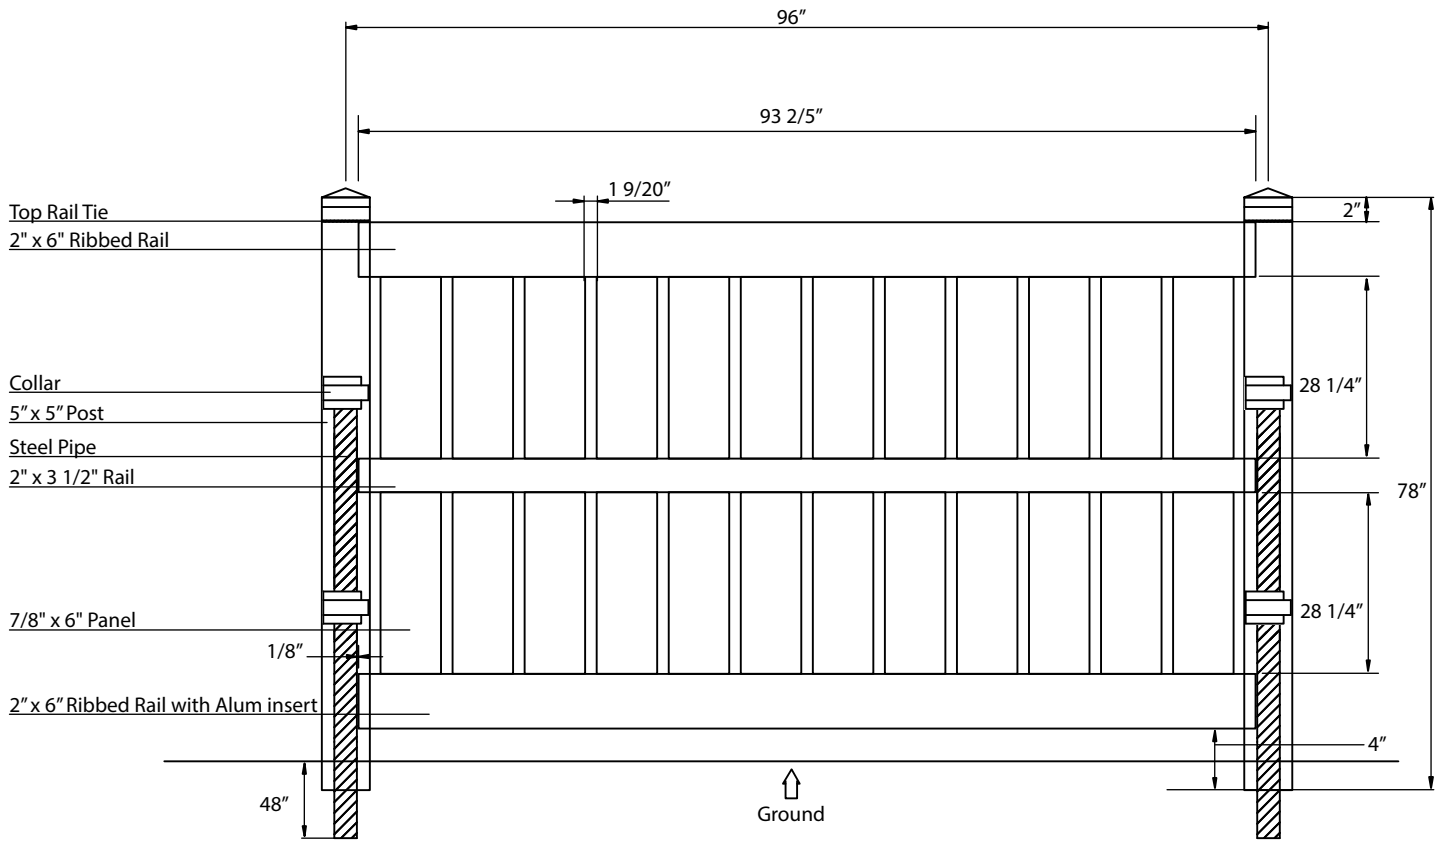

BOARD FENCE 6'

www.oasisoutdoorproducts.ca | 1 844 932 2680

Material per section			
Item	Dimension	Thickness	Qty
Post	5" x 5" x 78"	0.150"	1
Rail	2" x 6" x 93 2/5"	0.080"	2
	2" x 3 1/2" x 93 2/5"	0.080"	1
Panel	7/8" x 6" x 63"	0.051"	12
Steel Pipe	2 3/8" x 96"		1
Top Rail Tie	5" x 5"		1
Collar	5" x 5"		2
Alum	93 2/5"		1
Post Cap	Flat Cap		1