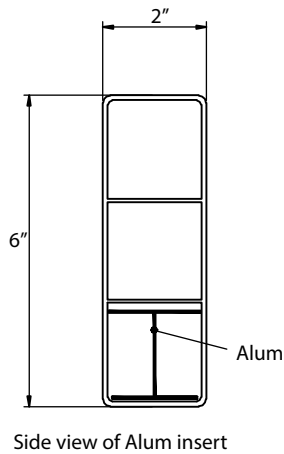

# CLASSIC PICKET 1 (6ft)

www.oasisoutdoorproducts.ca | 1 844 932 2680

Material per 8' section			
Item	Dimension	Thickness	Qty
Post	5" x 5" x 78"	0.150"	1
Rail	2" x 3 1/2" x 93 2/5"	0.080"	1
	2" x 6" x 93 2/5"	0.080"	1
Picket	7/8" x 3" x 67"	0.051"	15
Steel Pipe	2 3/8" x 96"		1
Top Rail Tie	5" x 5"		1
Collar	5" x 5"		2
Alum	93 2/5"		1
Post Cap	Flat Cap		1
Picket Cap	Spade Caps		15