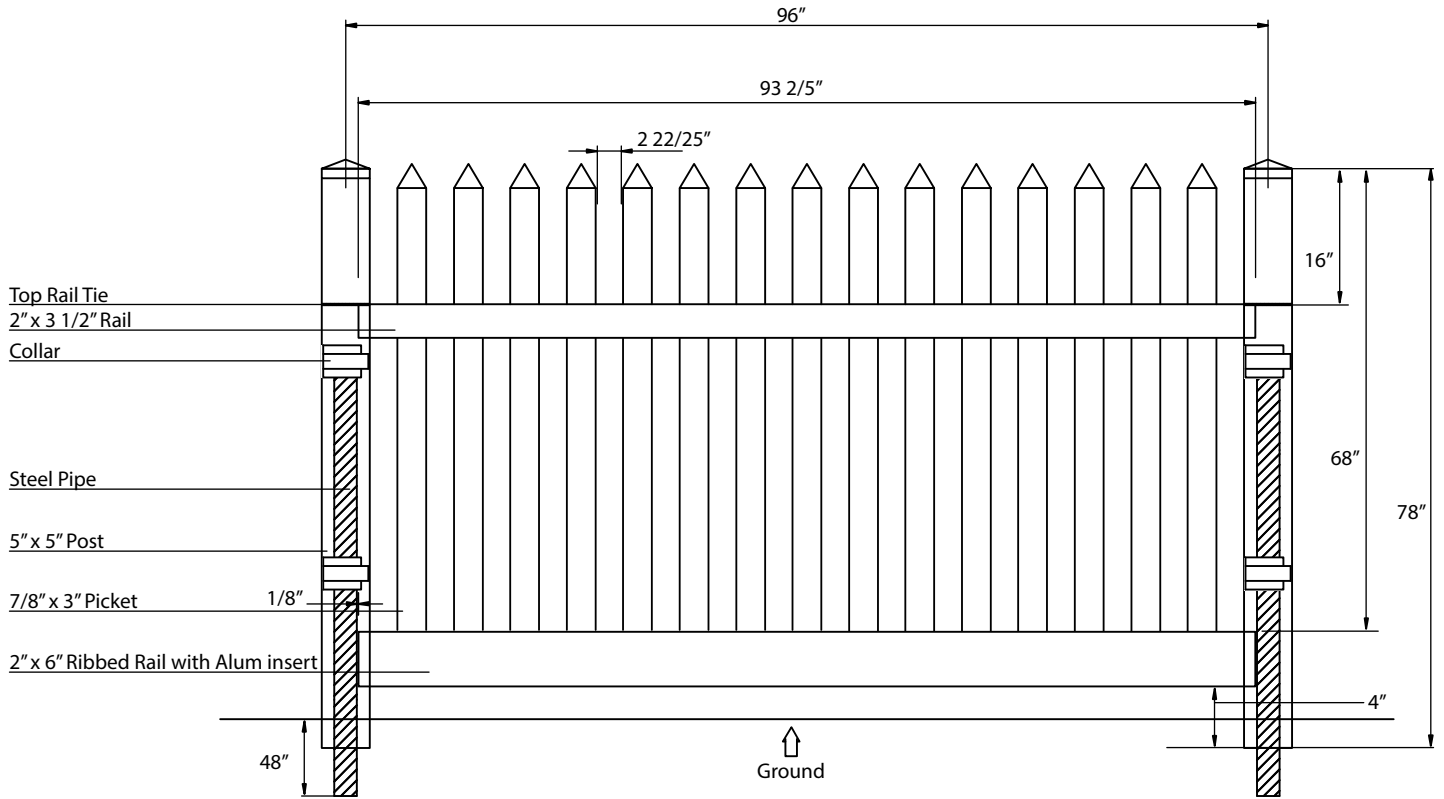

# CLASSIC PICKET 1 (6ft)

www.oasisoutdoorproducts.ca | 1 844 932 2680

Material per 8' section			
Item	Dimension	Thickness	Qty
Post	5" x 5" x 78"	0.150"	1
Rail	2" x 3 1/2" x 93 2/5"	0.080"	1
	2" x 6" x 93 2/5"	0.080"	1
Picket	7/8" x 3" x 67"	0.051"	15
Steel Pipe	2 3/8" x 96"		1
Top Rail Tie	5" x 5"		1
Collar	5" x 5"		2
Alum	93 2/5"		1
Post Cap	Flat Cap		1
Picket Cap	Spade Caps		15