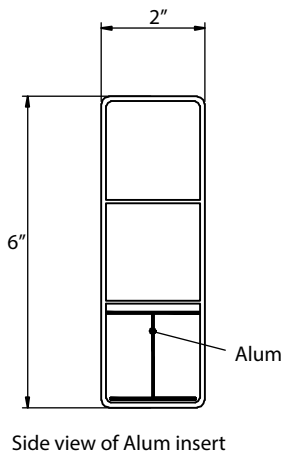

CLASSIC PICKET 2 (6ft)

www.oasisoutdoorproducts.ca | 1 844 932 2680

Material per 8' section			
Item	Dimension	Thickness	Qty
Post	5" x 5" x 78"	0.150"	1
Rail	2" x 3 1/2" x 93 2/5"	0.080"	1
	2" x 6" x 93 2/5"	0.080"	1
Picket	7/8" x 3" x 68"	0.051"	15
Steel Pipe	2 3/8" x 96"		1
Top Rail Tie	5" x 5"		1
Collar	5" x 5"		2
Alum	93 2/5"		1
Post Cap	Flat Cap		1
Picket Cap	Dog Ear		15