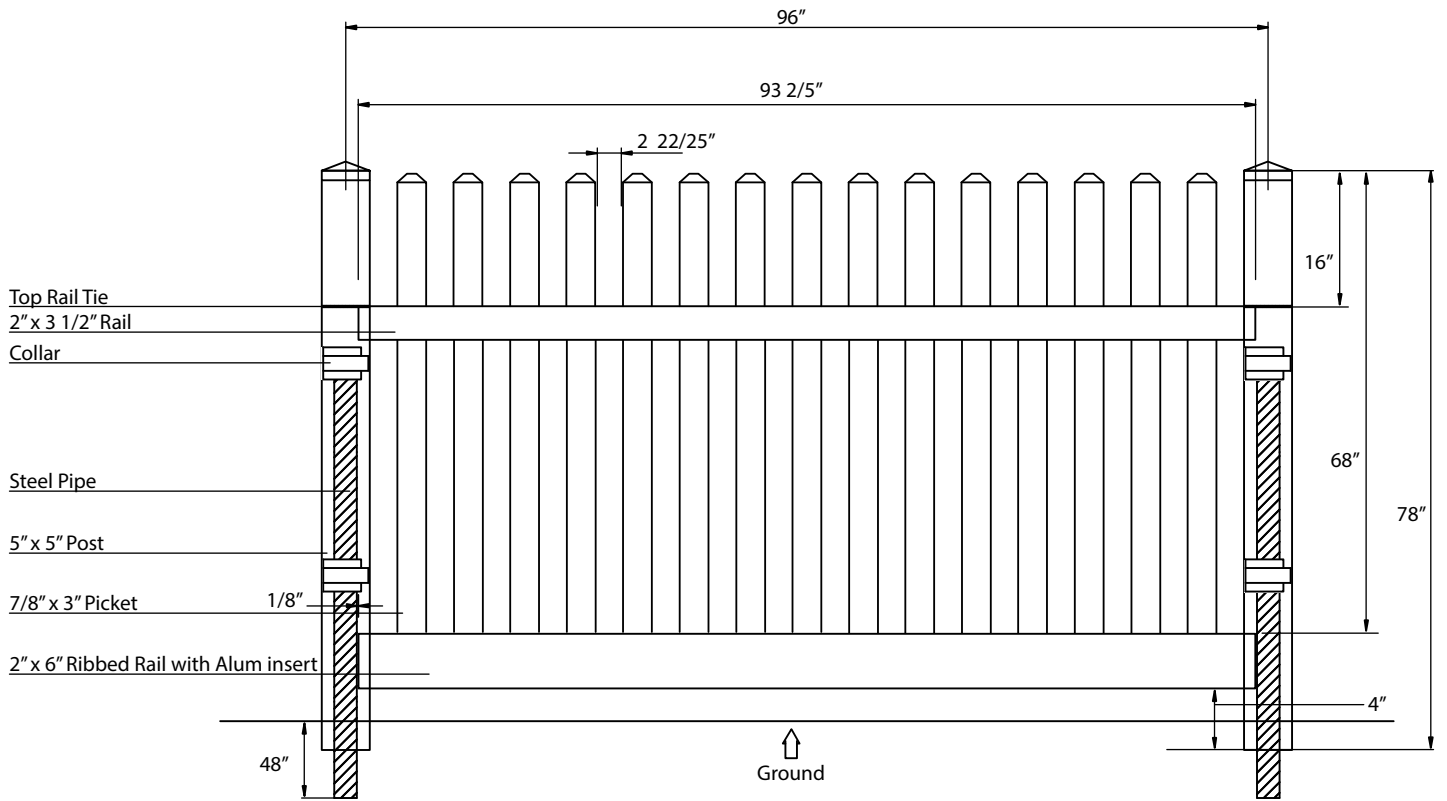

CLASSIC PICKET 2 (6ft)

www.oasisoutdoorproducts.ca | 1 844 932 2680

Material per 8' section			
Item	Dimension	Thickness	Qty
Post	5" x 5" x 78"	0.150"	1
Rail	2" x 3 1/2" x 93 2/5"	0.080"	1
	2" x 6" x 93 2/5"	0.080"	1
Picket	7/8" x 3" x 68"	0.051"	15
Steel Pipe	2 3/8" x 96"		1
Top Rail Tie	5" x 5"		1
Collar	5" x 5"		2
Alum	93 2/5"		1
Post Cap	Flat Cap		1
Picket Cap	Dog Ear		15