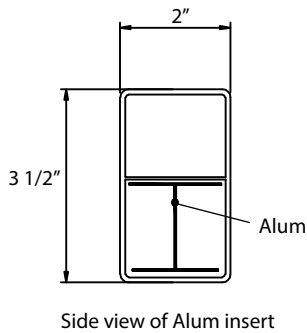

CLASSIC PICKET 3 (6ft)

www.oasisoutdoorproducts.ca | 1 844 932 2680

Material per 8' section

Item	Dimension	Thickness	Qty
Post	5" x 5" x 78"	0.150"	1
Rail	2" x 3 1/2" x 93 2/5"	0.11"	1
	2" x 3 1/2" x 93 2/5"	0.11"	1
Picket	7/8" x 3" x 67"	0.051"	15
Steel Pipe	2 3/8" x 96"		1
Top Rail Tie	5" x 5"		1
Collar	5" x 5"		2
Alum	93 2/5"		1
Post Cap	Flat Cap		1
Picket Cap	Spade Caps		15