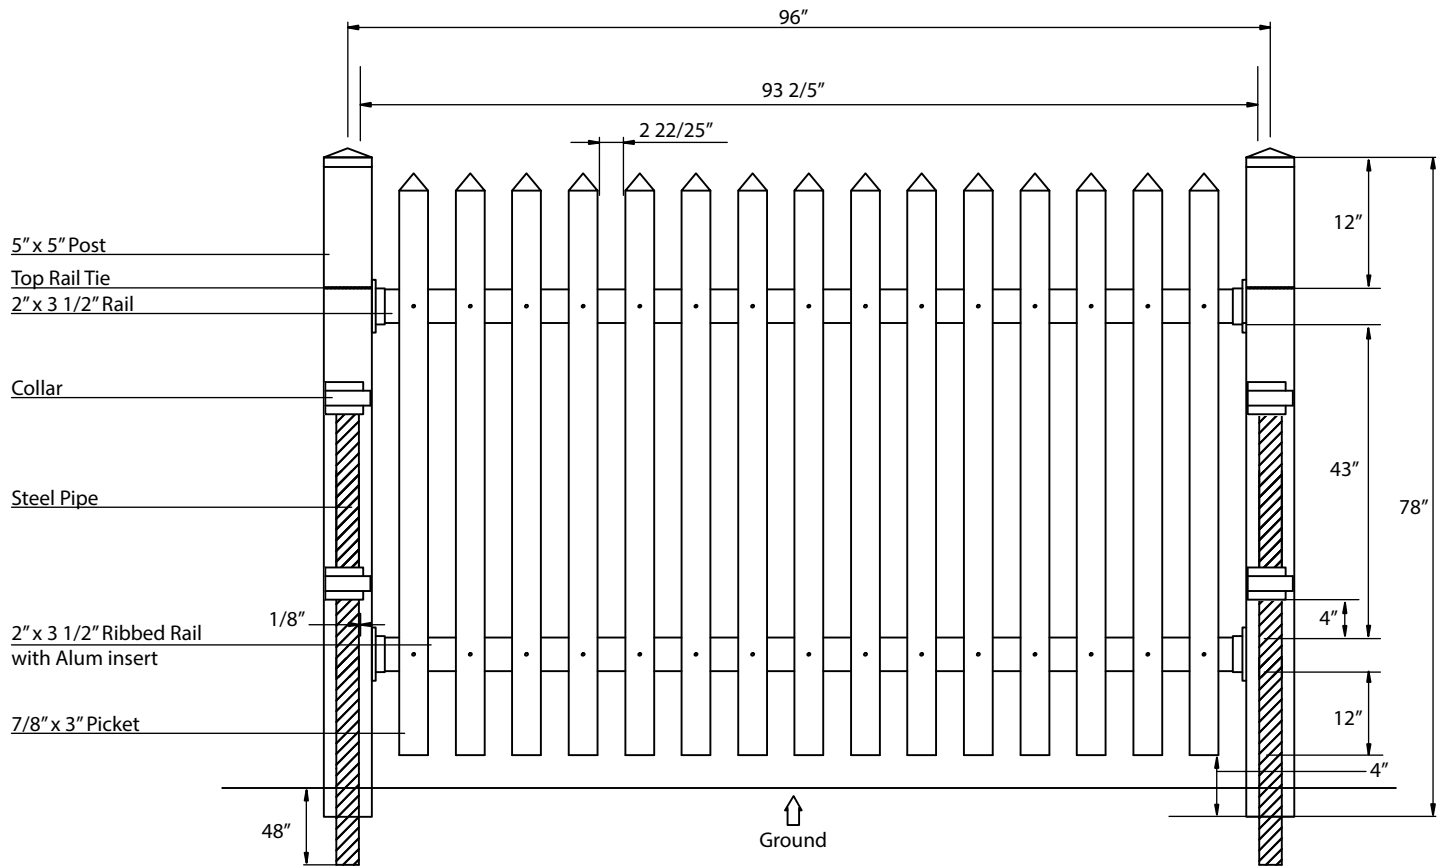

CLASSIC PICKET 3 (6ft)

www.oasisoutdoorproducts.ca | 1 844 932 2680

Material per 8' section

Item	Dimension	Thickness	Qty
Post	5" x 5" x 78"	0.150"	1
Rail	2" x 3 1/2" x 93 2/5"	0.11"	1
	2" x 3 1/2" x 93 2/5"	0.11"	1
Picket	7/8" x 3" x 67"	0.051"	15
Steel Pipe	2 3/8" x 96"		1
Top Rail Tie	5" x 5"		1
Collar	5" x 5"		2
Alum	93 2/5"		1
Post Cap	Flat Cap		1
Picket Cap	Spade Caps		15