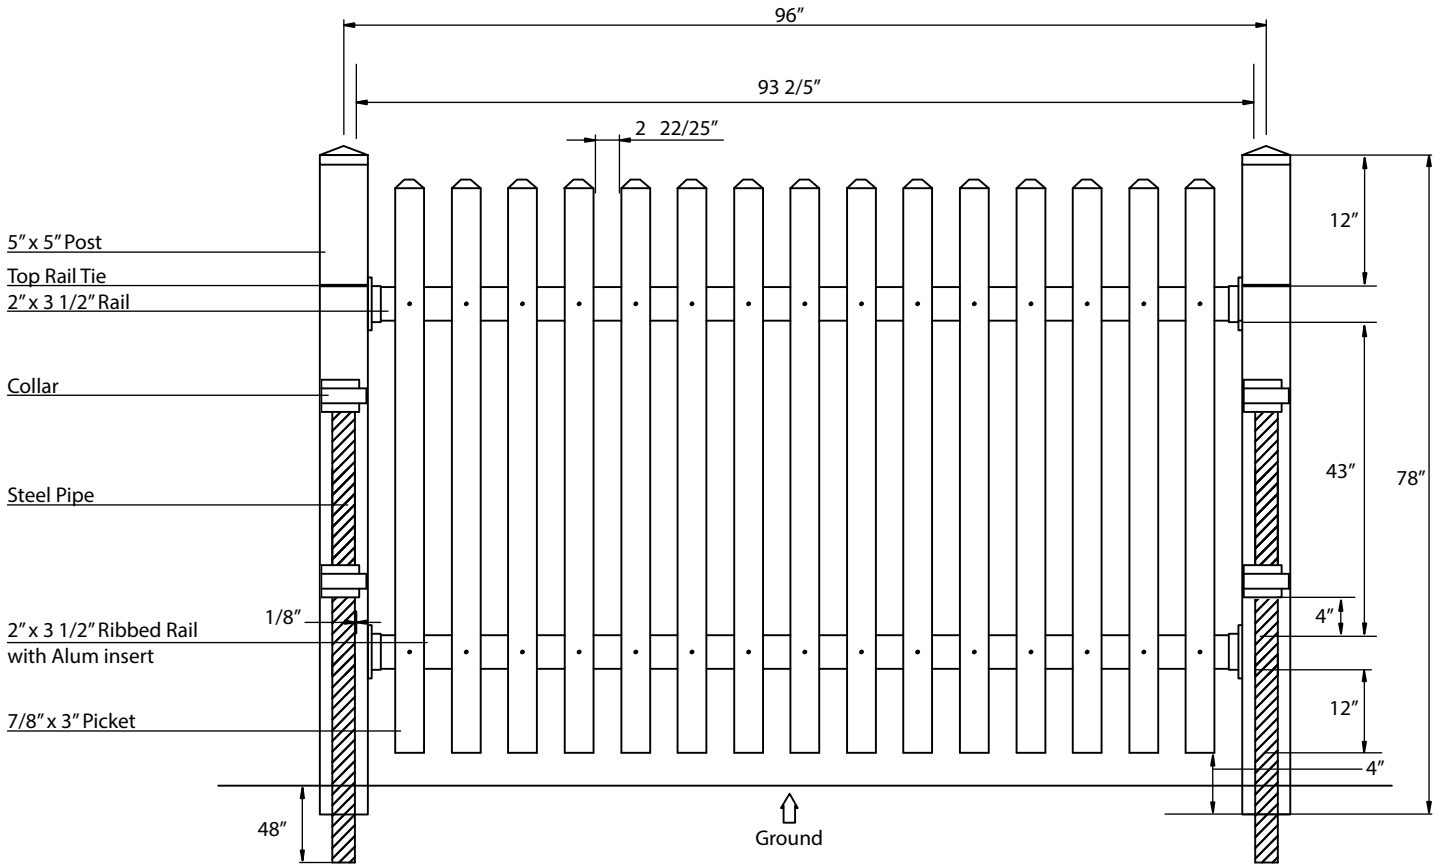

CLASSIC PICKET 4 (6ft)

www.oasisoutdoorproducts.ca | 1 844 932 2680

Material per 8' section

Item	Dimension	Thickness	Qty
Post	5" x 5" x 78"	0.150"	1
Rail	2" x 3 1/2" x 93 2/5"	0.11"	1
	2" x 3 1/2" x 93 2/5"	0.11"	1
Picket	7/8" x 3" x 67"	0.051"	15
Steel Pipe	2 3/8" x 96"		1
Top Rail Tie	5" x 5"		1
Collar	5" x 5"		2
Alum	93 2/5"		1
Post Cap	Flat Cap		1
Picket Cap	Dog Ear		15