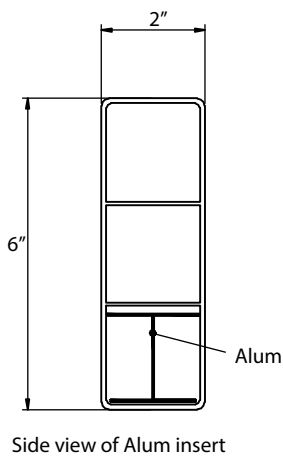

# POOL FENCE 2 (6ft)

www.oasisoutdoorproducts.ca | 1 844 932 2680

Material per 8' section			
Item	Dimension	Thickness	Qty
Post	5" x 5" x 78"	0.150"	1
Rail	2" x 3 1/2" x 93 2/5"	0.080"	2
	2" x 6" x 93 2/5"	0.080"	1
Picket	1 1/2" x 1 1/2" x 65 1/2"	0.051"	22
Steel Pipe	2 3/8" x 96"		1
Top Rail Tie	5" x 5"		1
Collar	5" x 5"		2
Alum	93 2/5"		1
Post Cap	Flat Cap		1