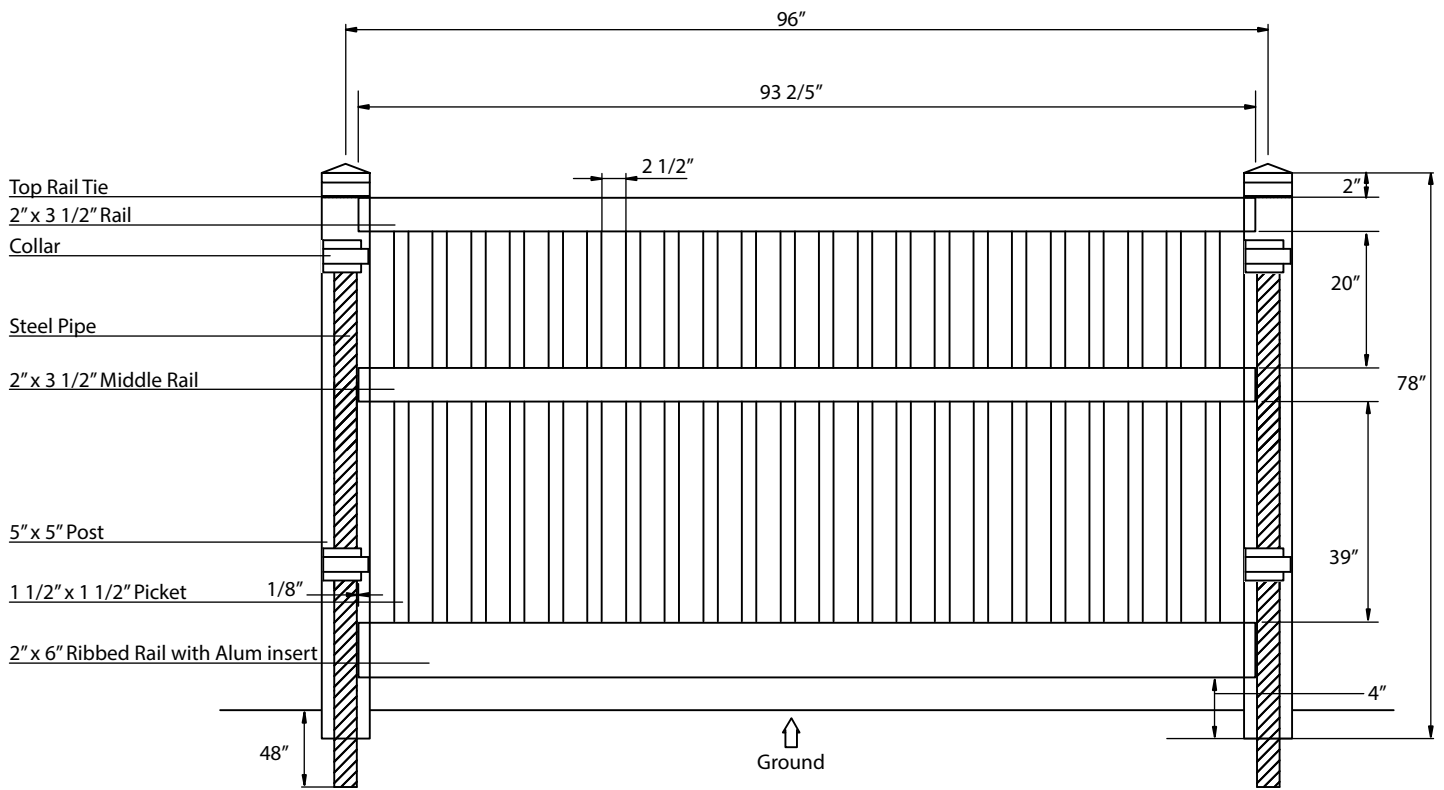

# POOL FENCE 2 (6ft)

www.oasisoutdoorproducts.ca | 1 844 932 2680

Material per 8' section			
Item	Dimension	Thickness	Qty
Post	5" x 5" x 78"	0.150"	1
Rail	2" x 3 1/2" x 93 2/5"	0.080"	2
	2" x 6" x 93 2/5"	0.080"	1
Picket	1 1/2" x 1 1/2" x 65 1/2"	0.051"	22
Steel Pipe	2 3/8" x 96"		1
Top Rail Tie	5" x 5"		1
Collar	5" x 5"		2
Alum	93 2/5"		1
Post Cap	Flat Cap		1