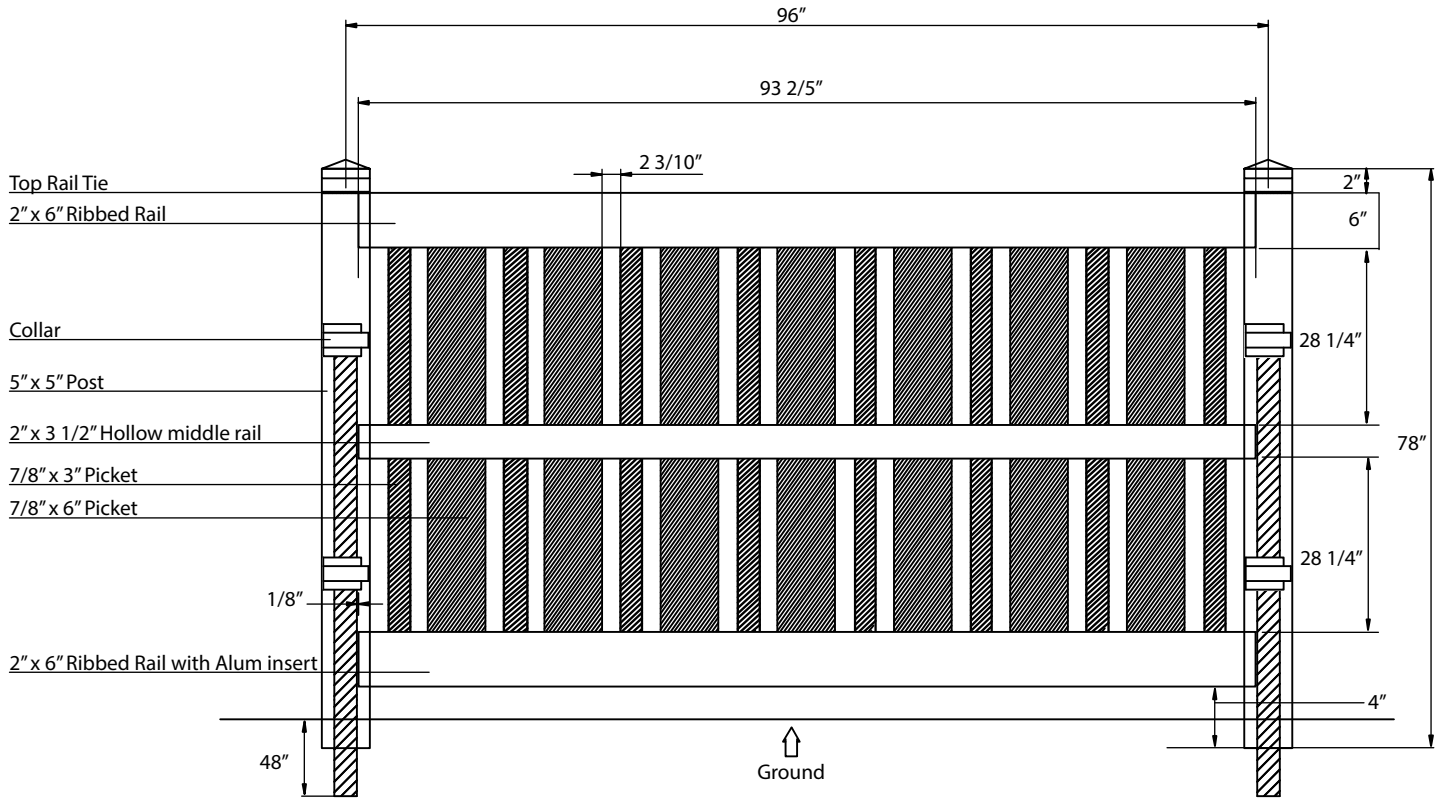

POOL FENCE 3 (6ft)

www.oasisoutdoorproducts.ca | 1 844 932 2680

Material per 8' section			
Item	Dimension	Thickness	Qty
Post	5" x 5" x 78"	0.150"	1
Rail	2" x 3 1/2" x 93 2/5"	0.080"	1
	2" x 6" x 93 2/5"	0.080"	2
Picket	7/8" x 3" x 62 3/4"	0.011"	8
	7/8" x 6" x 62 3/4"	0.011"	7
Steel Pipe	2 3/8" x 96"		1
Top Rail Tie	5" x 5"		1
Collar	5" x 5"		2
Alum	93 2/5"		1
Post Cap	Flat Cap		1