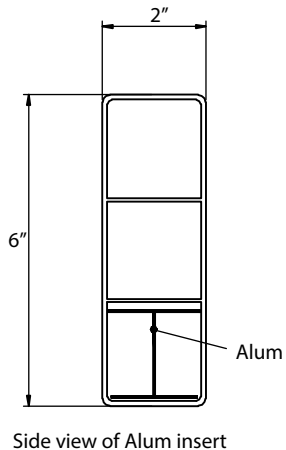

POOL FENCE 3 (6ft)

www.oasisoutdoorproducts.ca | 1 844 932 2680

Material per 8' section			
Item	Dimension	Thickness	Qty
Post	5" x 5" x 78"	0.150"	1
Rail	2" x 3 1/2" x 93 2/5"	0.080"	1
	2" x 6" x 93 2/5"	0.080"	2
Picket	7/8" x 3" x 62 3/4"	0.011"	8
	7/8" x 6" x 62 3/4"	0.011"	7
Steel Pipe	2 3/8" x 96"		1
Top Rail Tie	5" x 5"		1
Collar	5" x 5"		2
Alum	93 2/5"		1
Post Cap	Flat Cap		1