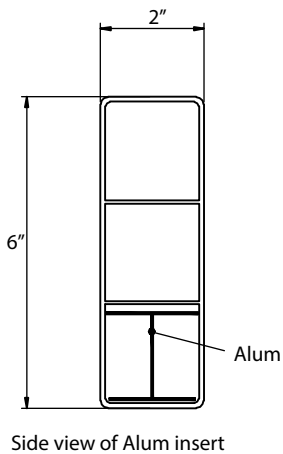

POOL FENCE 4 (6ft)

www.oasisoutdoorproducts.ca | 1 844 932 2680

Material per 8' section			
Item	Dimension	Thickness	Qty
Post	5" x 5" x 78"	0.150"	1
Rail	2" x 3 1/2" x 93 2/5"	0.080"	1
	2" x 6" x 93 2/5"	0.080"	1
Picket	1 1/2" x 1 1/2" x 65 1/2"	0.051"	22
Steel Pipe	2 3/8" x 96"		1
Top Rail Tie	5" x 5"		1
Collar	5" x 5"		2
Alum	93 2/5"		1
Post Cap	Flat Cap		1