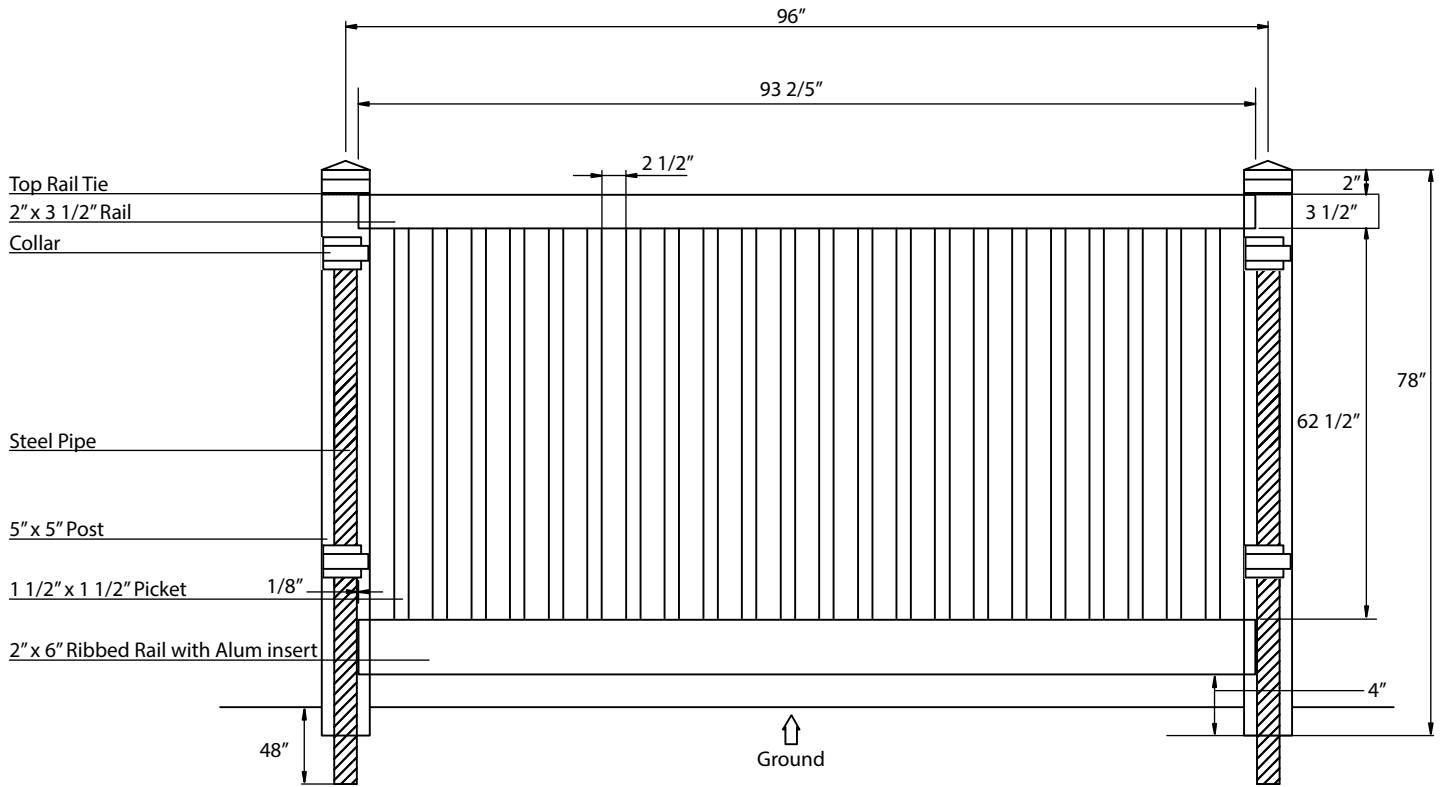

POOL FENCE 4 (6ft)

www.oasisoutdoorproducts.ca | 1 844 932 2680

Material per 8' section			
Item	Dimension	Thickness	Qty
Post	5" x 5" x 78"	0.150"	1
Rail	2" x 3 1/2" x 93 2/5"	0.080"	1
	2" x 6" x 93 2/5"	0.080"	1
Picket	1 1/2" x 1 1/2" x 65 1/2"	0.051"	22
Steel Pipe	2 3/8" x 96"		1
Top Rail Tie	5" x 5"		1
Collar	5" x 5"		2
Alum	93 2/5"		1
Post Cap	Flat Cap		1