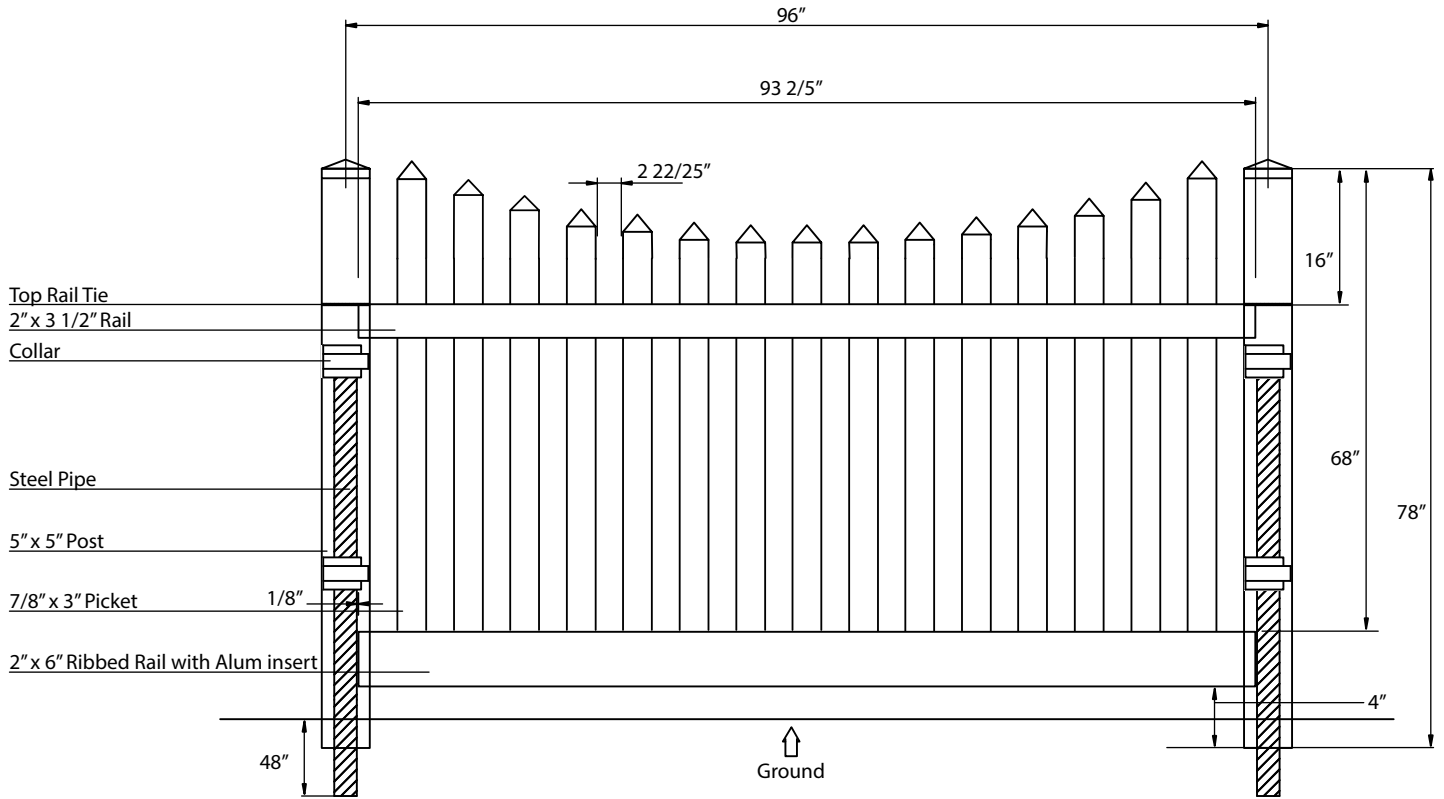

## Material per 8' section

Item	Dimension	Thickness	Qty
Post	5" x 5" x 78"	0.150"	1
Rail	2" x 3 1/2" x 93 2/5"	0.080"	1
	2" x 6" x 93 2/5"	0.080"	1
Picket	7/8" x 3" x 66"	0.051"	15
Steel Pipe	2 3/8" x 96"		1
Top Rail Tie	5" x 5"		1
Collar	5" x 5"		2
Alum	93 2/5"		1
Post Cap	Flat Cap		1
Picket Cap	Spade Caps		15

Picket: 67" x 2, 65 1/2" x 2, 64 1/4" x 2, 63 1/4" x 2, 62 1/2" x 2, 62" x 2, 61 3/4" x 2, 61 1/2" x 1