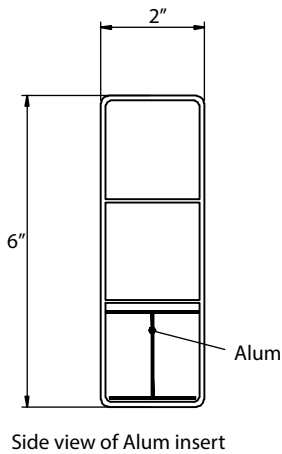

## Material per 8' section

Item	Dimension	Thickness	Qty
Post	5" x 5" x 78"	0.150"	1
Rail	2" x 3 1/2" x 93 2/5"	0.080"	1
	2" x 6" x 93 2/5"	0.080"	1
Picket	7/8" x 3" x 66"	0.051"	15
Steel Pipe	2 3/8" x 96"		1
Top Rail Tie	5" x 5"		1
Collar	5" x 5"		2
Alum	93 2/5"		1
Post Cap	Flat Cap		1
Picket Cap	Spade Caps		15

Picket: 67" x 2, 65 1/2" x 2, 64 1/4" x 2, 63 1/4" x 2, 62 1/2" x 2, 62" x 2, 61 3/4" x 2, 61 1/2" x 1