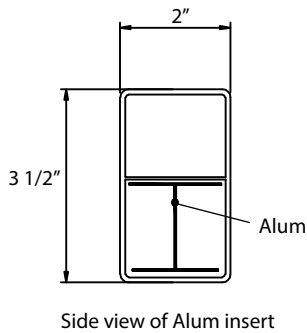

SCALLOPED PICKET 3 (6ft)

www.oasisoutdoorproducts.ca | 1 844 932 2680

Material per 8' section

Item	Dimension	Thickness	Qty
Post	5" x 5" x 78"	0.150"	1
Rail	2" x 3 1/2" x 93 2/5"	0.11"	1
	2" x 3 1/2" x 93 2/5"	0.11"	1
Picket	7/8" x 3"	0.051"	15
Steel Pipe	2 3/8" x 96"		1
Top Rail Tie	5" x 5"		1
Collar	5" x 5"		2
Alum	93 2/5"		1
Post Cap	Flat Cap		1
Picket Cap	Spade Caps		15

Picket: 67" x 2, 65 1/2" x 2, 64 1/4" x 2, 63 1/4" x 2, 62 1/2" x 2, 62" x 2, 61 3/4" x 3