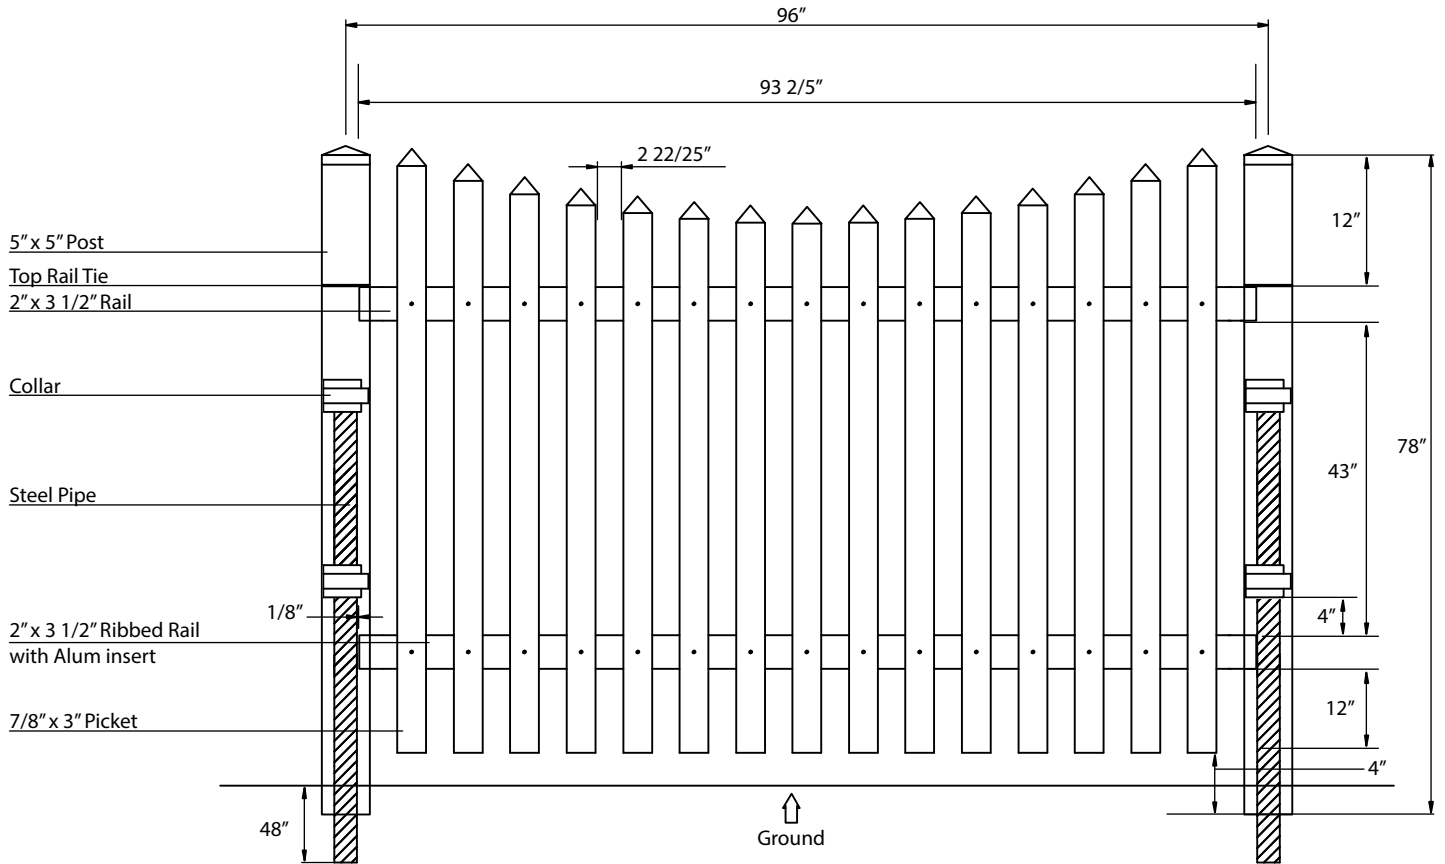

SCALLOPED PICKET 3 (6ft)

www.oasisoutdoorproducts.ca | 1 844 932 2680

Material per 8' section

Item	Dimension	Thickness	Qty
Post	5" x 5" x 78"	0.150"	1
Rail	2" x 3 1/2" x 93 2/5"	0.11"	1
	2" x 3 1/2" x 93 2/5"	0.11"	1
Picket	7/8" x 3"	0.051"	15
Steel Pipe	2 3/8" x 96"		1
Top Rail Tie	5" x 5"		1
Collar	5" x 5"		2
Alum	93 2/5"		1
Post Cap	Flat Cap		1
Picket Cap	Spade Caps		15

Picket: 67" x 2, 65 1/2" x 2, 64 1/4" x 2, 63 1/4" x 2, 62 1/2" x 2, 62" x 2, 61 3/4" x 3