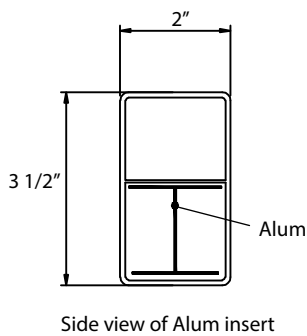

SCALLOPED PICKET 4 (6ft)

www.oasisoutdoorproducts.ca | 1 844 932 2680

Material per 8' section

Item	Dimension	Thickness	Qty
Post	5" x 5" x 78"	0.150"	1
Rail	2" x 3 1/2" x 93 2/5"	0.11"	1
	2" x 3 1/2" x 93 2/5"	0.11"	1
Picket	7/8" x 3"	0.051"	15
Steel Pipe	2 3/8" x 96"		1
Top Rail Tie	5" x 5"		1
Collar	5" x 5"		2
Alum	93 2/5"		1
Post Cap	Flat Cap		1
Picket Cap	Dog Ear		15

Picket: 67" x 2, 65 1/2" x 2, 64 1/4" x 2, 63 1/4" x 2, 62 1/2" x 2, 62" x 2, 61 3/4" x 3