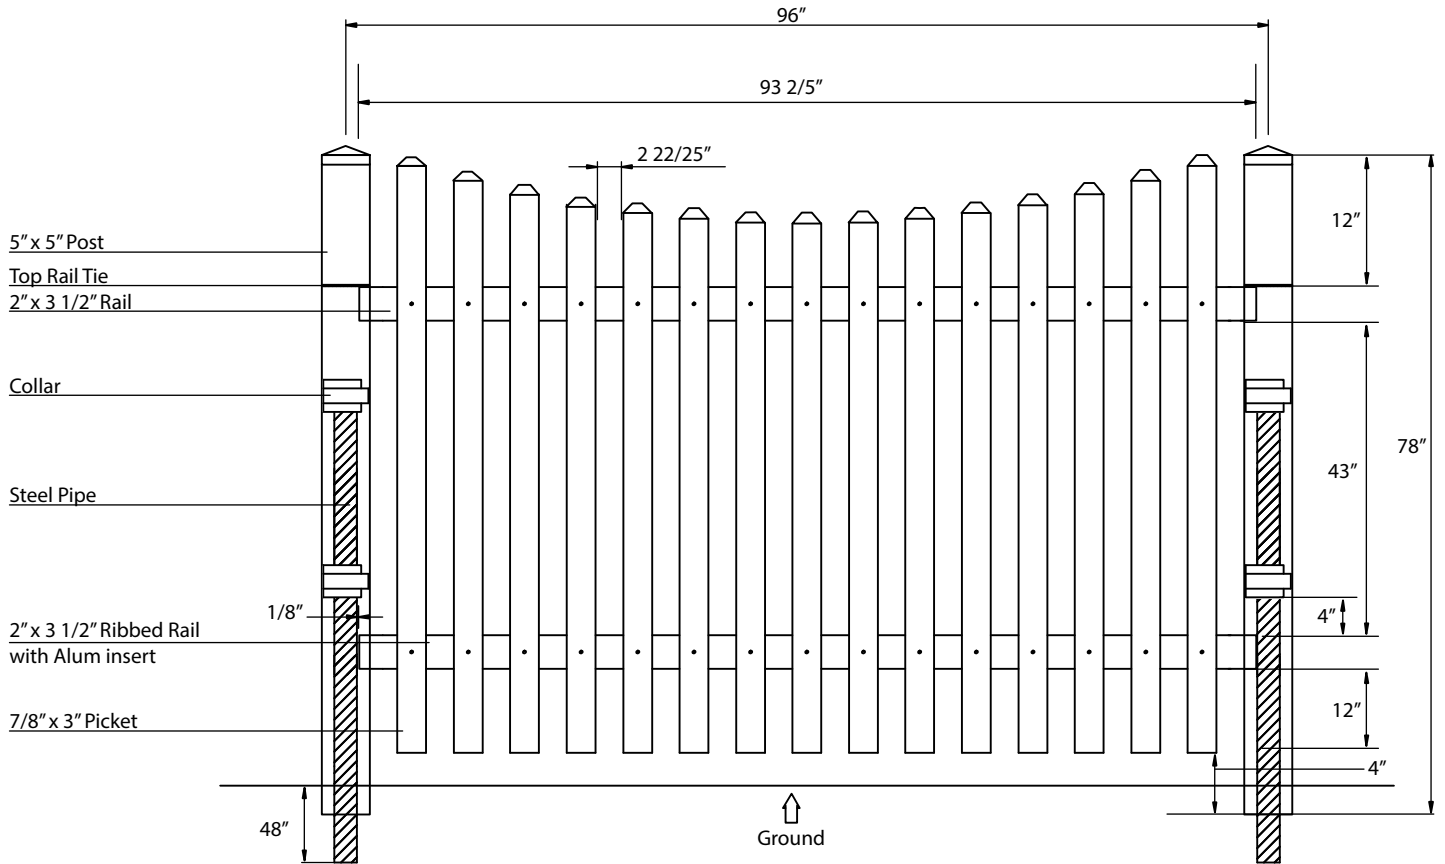

SCALLOPED PICKET 4 (6ft)

www.oasisoutdoorproducts.ca | 1 844 932 2680

Material per 8' section

Item	Dimension	Thickness	Qty
Post	5" x 5" x 78"	0.150"	1
Rail	2" x 3 1/2" x 93 2/5"	0.11"	1
	2" x 3 1/2" x 93 2/5"	0.11"	1
Picket	7/8" x 3"	0.051"	15
Steel Pipe	2 3/8" x 96"		1
Top Rail Tie	5" x 5"		1
Collar	5" x 5"		2
Alum	93 2/5"		1
Post Cap	Flat Cap		1
Picket Cap	Dog Ear		15

Picket: 67" x 2, 65 1/2" x 2, 64 1/4" x 2, 63 1/4" x 2, 62 1/2" x 2, 62" x 2, 61 3/4" x 3