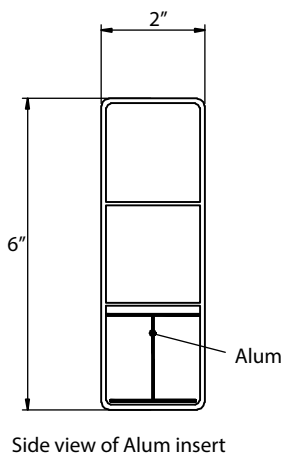

SCALLOPED PICKET 5 (6ft)

www.oasisoutdoorproducts.ca | 1 844 932 2680

Material per 8' section			
Item	Dimension	Thickness	Qty
Post	5" x 5" x 78"	0.150"	1
Rail	2" x 3 1/2" x 93 2/5"	0.080"	1
	2" x 6" x 93 2/5"	0.080"	1
Picket	1 1/2" x 1 1/2"	0.051"	22
Steel Pipe	2 3/8" x 96"		1
Top Rail Tie	5" x 5"		1
Collar	5" x 5"		2
Alum	93 2/5"		1
Post Cap	Flat Cap		1
Picket Cap	Sharp Caps		22

Picket: 68 1/4" x 4, 66 3/4" x 2, 65 1/4" x 2, 63 3/4" x 14