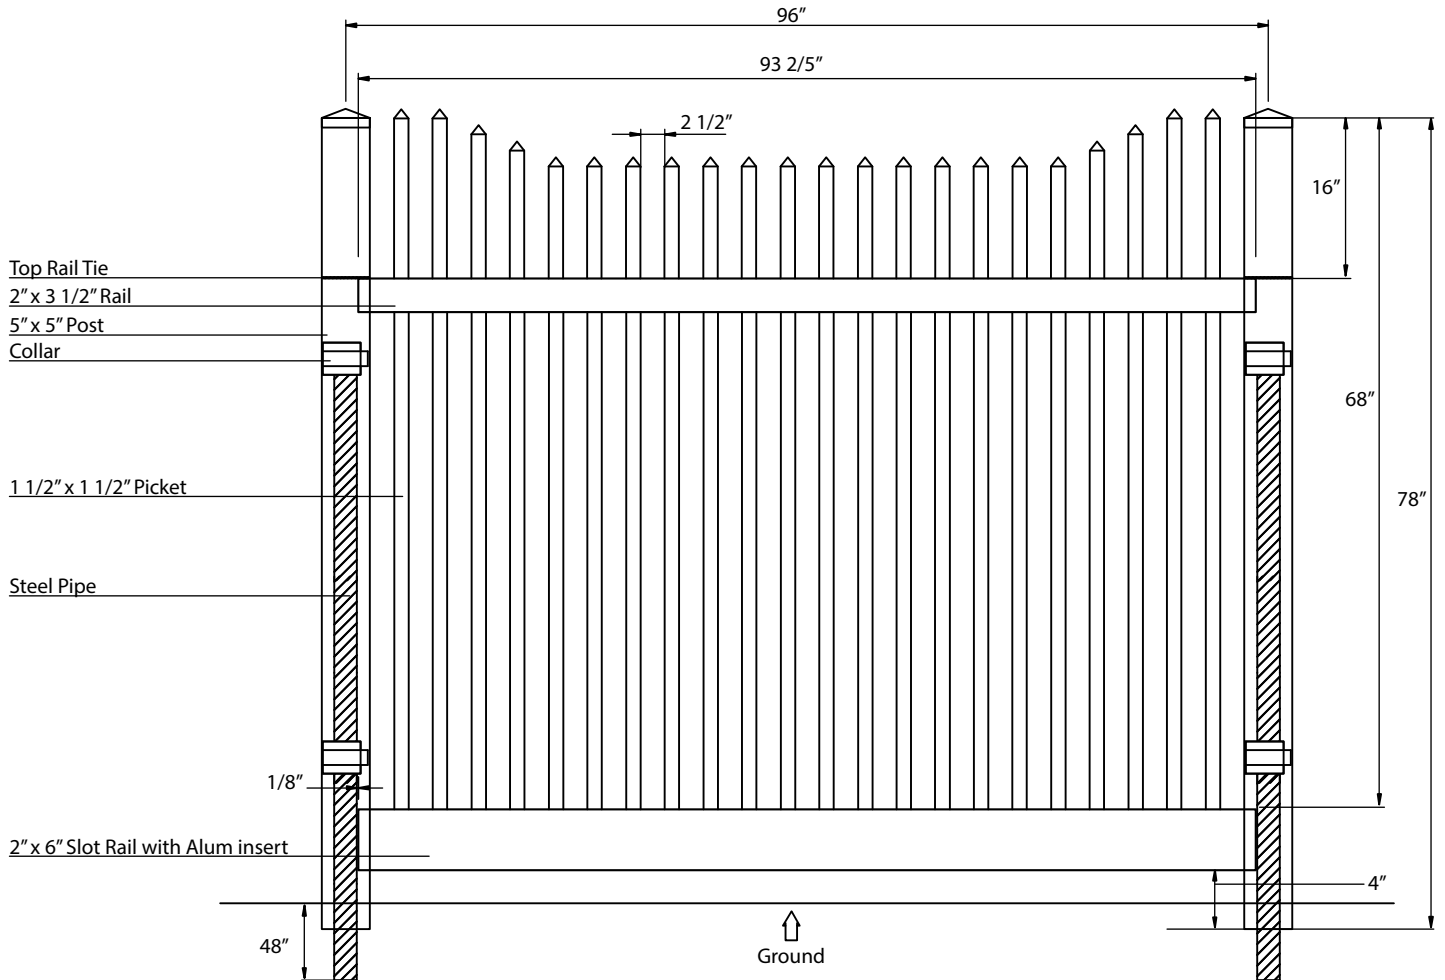

SCALLOPED PICKET 5 (6ft)

www.oasisoutdoorproducts.ca | 1 844 932 2680

Material per 8' section			
Item	Dimension	Thickness	Qty
Post	5" x 5" x 78"	0.150"	1
Rail	2" x 3 1/2" x 93 2/5"	0.080"	1
	2" x 6" x 93 2/5"	0.080"	1
Picket	1 1/2" x 1 1/2"	0.051"	22
Steel Pipe	2 3/8" x 96"		1
Top Rail Tie	5" x 5"		1
Collar	5" x 5"		2
Alum	93 2/5"		1
Post Cap	Flat Cap		1
Picket Cap	Sharp Caps		22

Picket: 68 1/4" x 4, 66 3/4" x 2, 65 1/4" x 2, 63 3/4" x 14