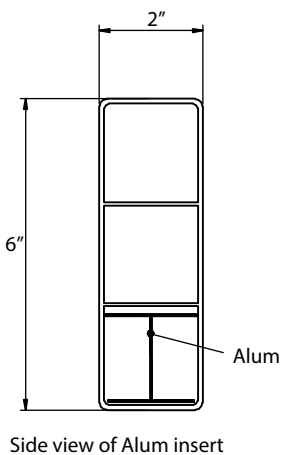

SCALLOPED PICKET 6 (6ft)

www.oasisoutdoorproducts.ca | 1 844 932 2680

Material per 8' section			
Item	Dimension	Thickness	Qty
Post	5" x 5" x 78"	0.150"	1
Rail	2" x 3 1/2" x 93 2/5"	0.080"	1
	2" x 6" x 93 2/5"	0.080"	1
Picket	1 1/2" x 1 1/2"	0.051"	22
Steel Pipe	2 3/8" x 96"		1
Top Rail Tie	5" x 5"		1
Collar	5" x 5"		2
Alum	93 2/5"		1
Post Cap	Flat Cap		1
Picket Cap	Sharp Caps		22

Picket: 69" x 2, 67 7/8" x 2, 66 7/8" x 2, 66 1/8" x 2, 65 3/8" x 2, 64 5/8" x 2, 64 1/8" x 2, 63 5/8" x 2, 63 3/8" x 2, 63 1/8" x 2, 63" x 2