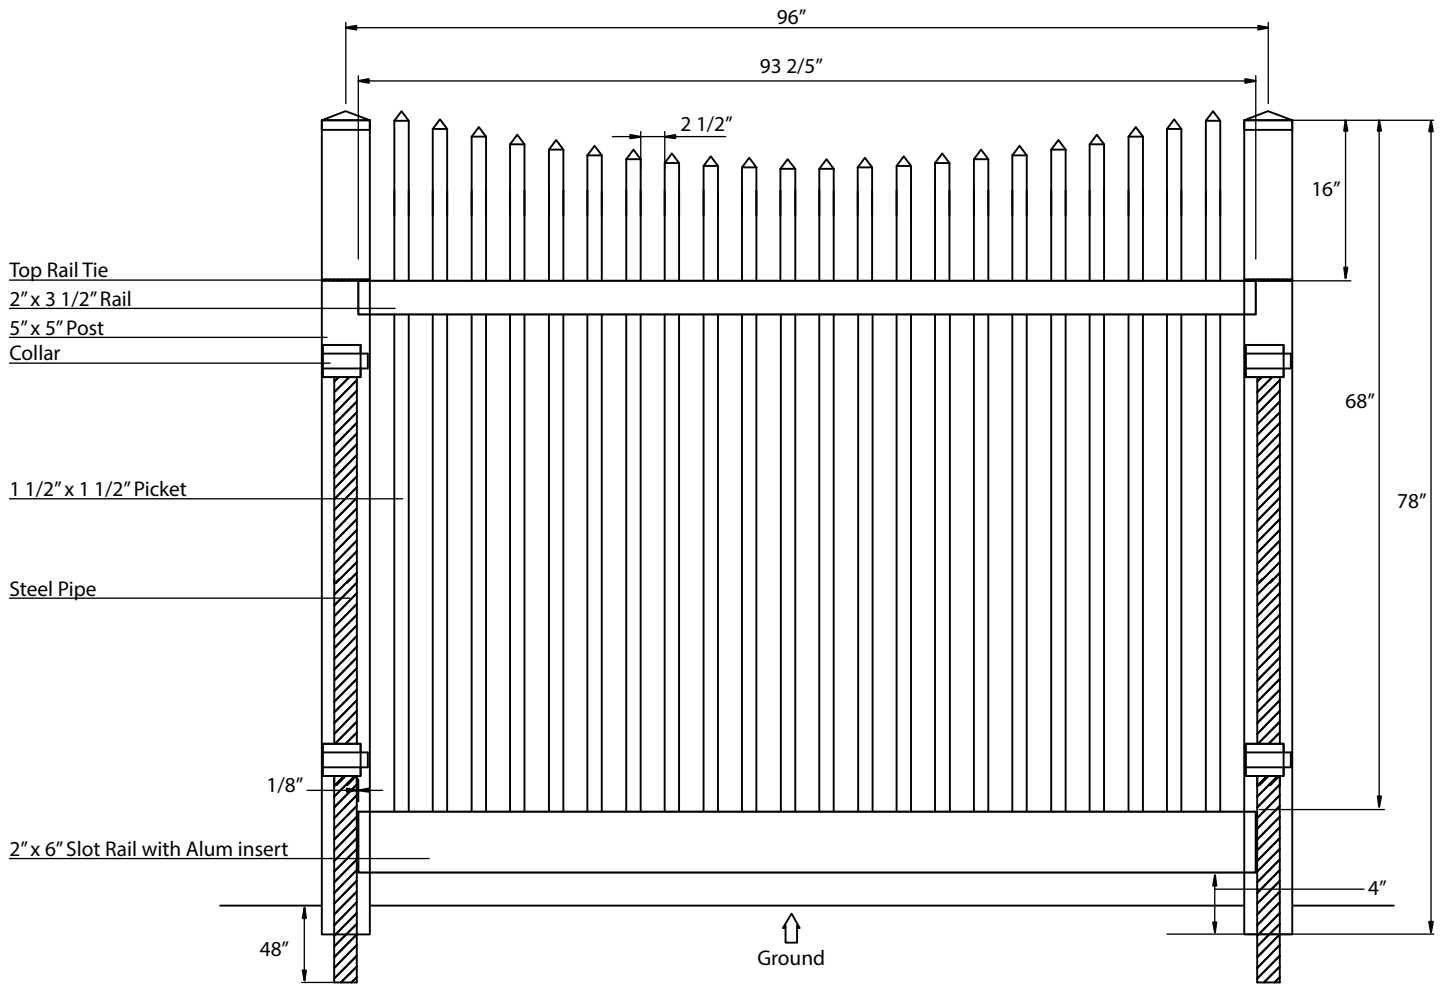

SCALLOPED PICKET 6 (6ft)

www.oasisoutdoorproducts.ca | 1 844 932 2680

Material per 8' section			
Item	Dimension	Thickness	Qty
Post	5" x 5" x 78"	0.150"	1
Rail	2" x 3 1/2" x 93 2/5"	0.080"	1
	2" x 6" x 93 2/5"	0.080"	1
Picket	1 1/2" x 1 1/2"	0.051"	22
Steel Pipe	2 3/8" x 96"		1
Top Rail Tie	5" x 5"		1
Collar	5" x 5"		2
Alum	93 2/5"		1
Post Cap	Flat Cap		1
Picket Cap	Sharp Caps		22

Picket: 69" x 2, 67 7/8" x 2, 66 7/8" x 2, 66 1/8" x 2, 65 3/8" x 2, 64 5/8" x 2, 64 1/8" x 2, 63 5/8" x 2, 63 3/8" x 2, 63 1/8" x 2, 63" x 2