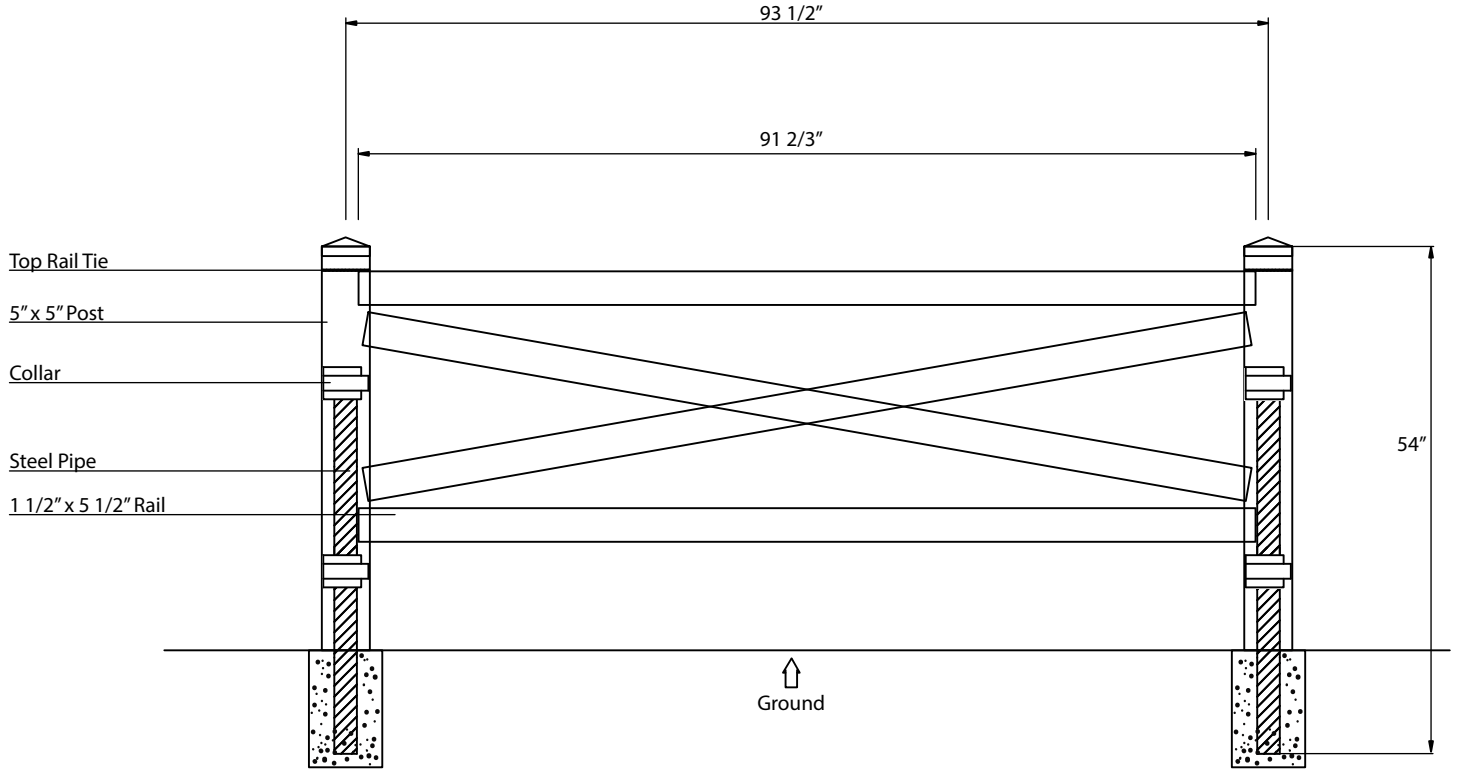

SPLIT RAIL RANCH FENCE

www.oasisoutdoorproducts.ca | 1 844 932 2680

Material per 8' section			
Item	Dimension	Thickness	Qty
Post	5" x 5" x 54"	0.150"	1
Rail	1 1/2" x 5 1/2" x 93 2/5"	0.11"	2
	1 1/2" x 5 1/2" x 91 1/2"	0.11"	2
Steel Pipe	2 19/50" x 96"		1
Top Rail Tie	5" x 5"		1
Collar	5" x 5"		2
Post Cap	Flat Cap		1